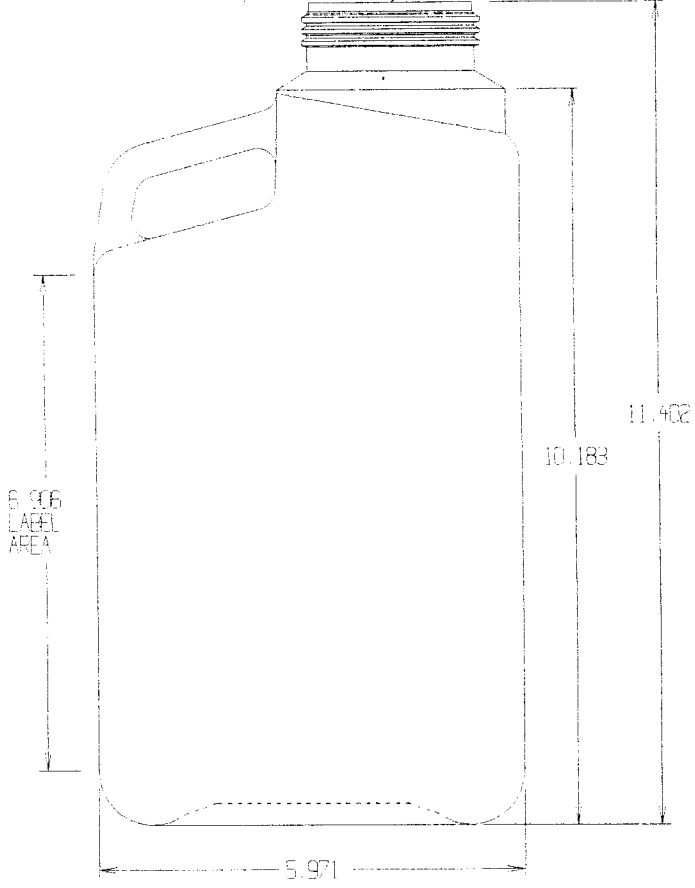

53 Rieke Finish

LABEL AREA: 6.9061 X 16.75

		R. N. FINK MFG. CO. WILLIAMSTON, MI 48295	
Date:	Jun 26, 03	Scale:	1 = 1
Weight:	Grams	Drawn by:	J.Y.
Part Name:	1 GAL. HANDLE ROUND 63mm RIEKE		