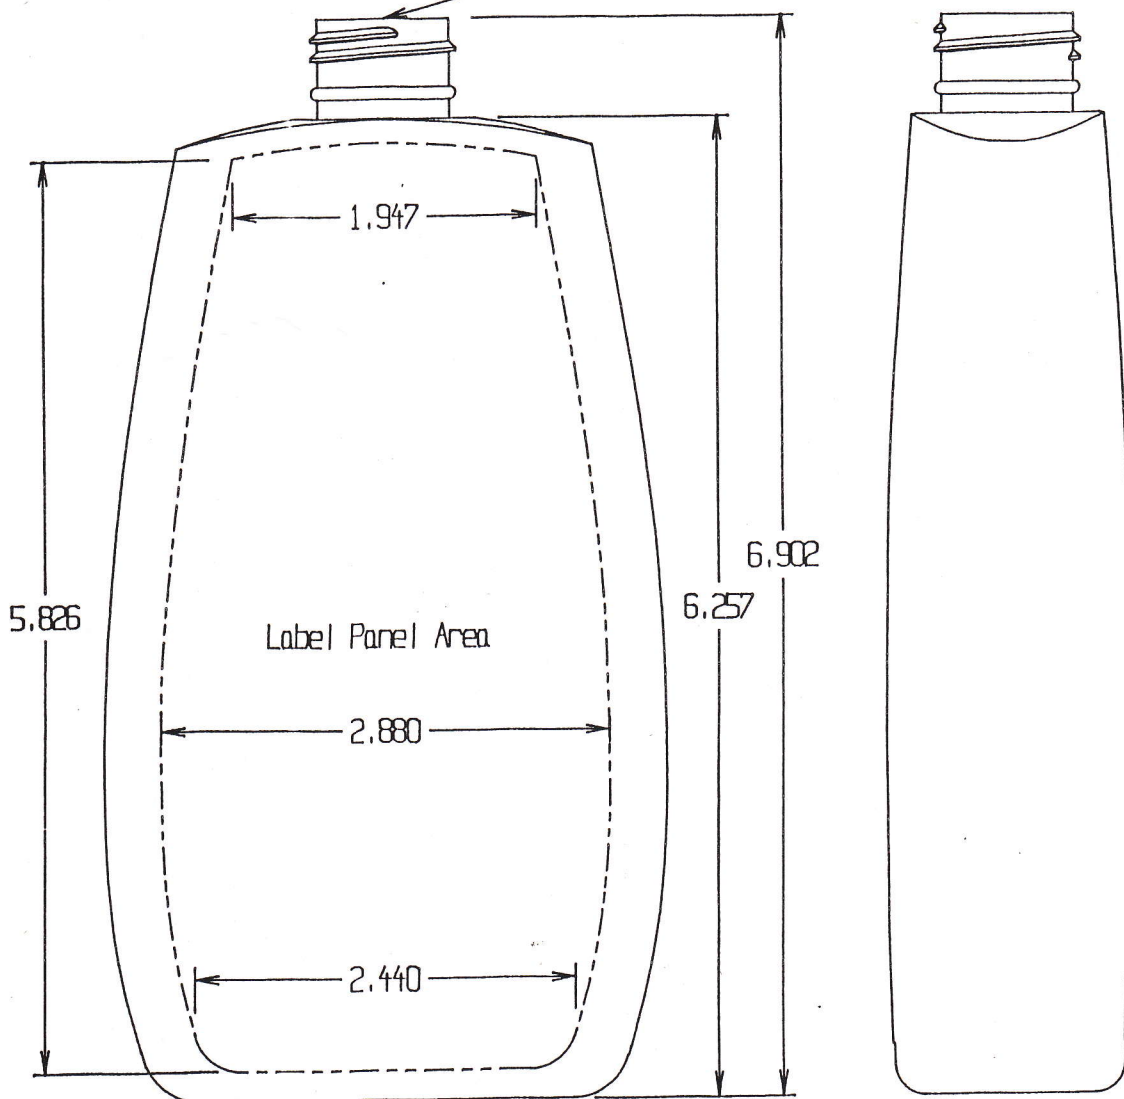

24/410 Neck Finish

		R. N. FINK MFG. CO. WILLIAMSTON, MI 48895	
Date: Feb 18, 97		Scale 1=1	
Weight: 34 Grams		Drawn by: S.P.	
Part Name: 12 oz. Tapered Oval with 24/410 Neck Finish			