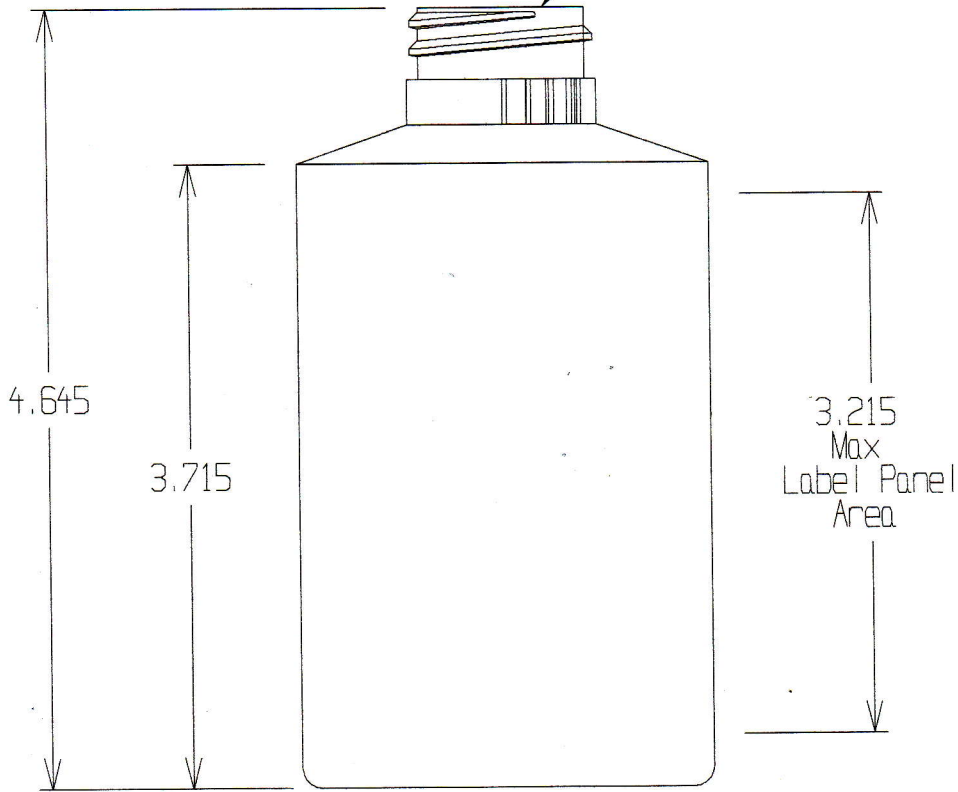

Ø 2.450

28mm NON-REMOVABLE  
NECK FINISH

4.645

3.715

3.215  
Max  
Label Panel  
Area

Label Area: 3.224 X 7.69  
24.76 Sq. In.

R. N. FINK MFG. CO.  
WILLIAMSTON, MI  
48895

Date: 12/08/2004

Scale 1=1

Weight: NA

Drawn by: J.Y.

Part Name: 8 oz. Straight Side Cylinder  
28mm Non-Removable