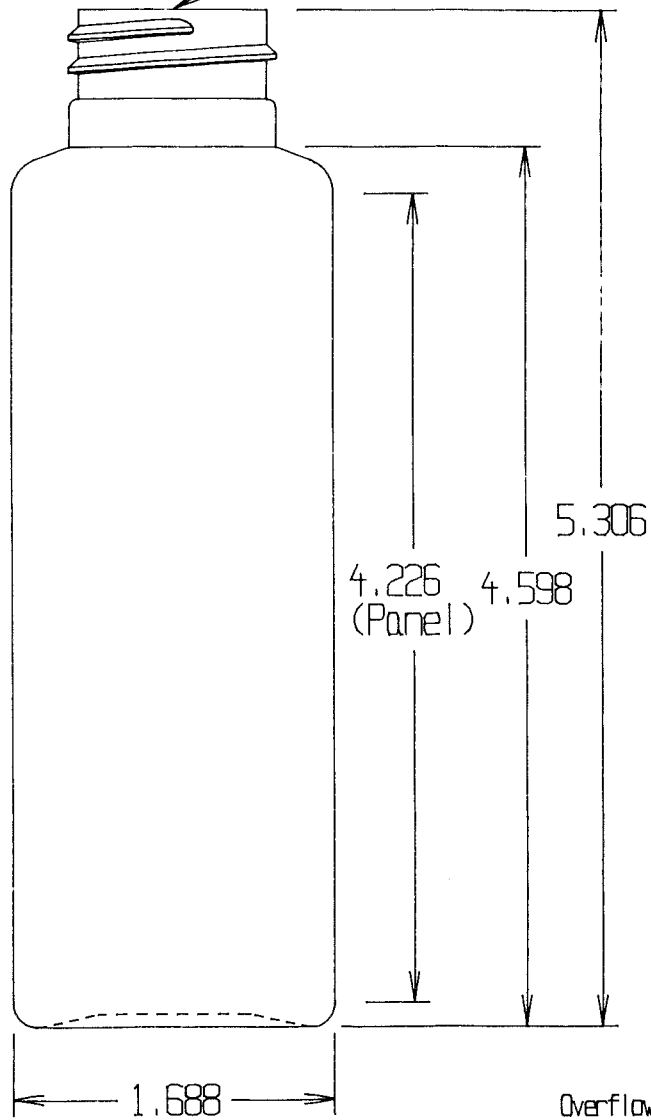

28/410 Neck Finish

Panel Area: 4.24 X 5.30

**R. N. FINK MFG. CO.**

Williamston, MI. 48895  
517-655-4351

Date: Dec 19, 00

Scale 1=1

Drawn By: SP

Part Name: 5 oz. Straight Side