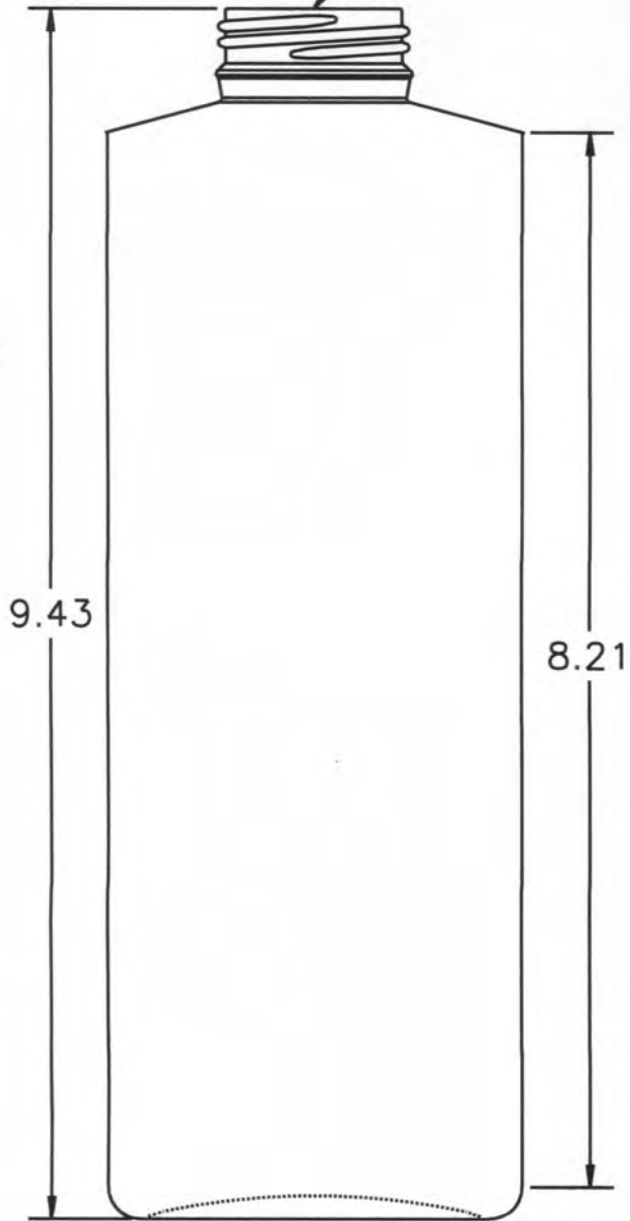

38mm Drop Lock Neck

∅ 3.21

Panel Area
8.21H x 10.08C

R.N. Fink Mfg. Co.
Williamston, Mi.
48895

Date: 6/12/2018

Weight: TBD Grams

Drawn By: L Koyne

Part Name: 1 Liter S.S. Cylinder
38mm Drop Lock Neck