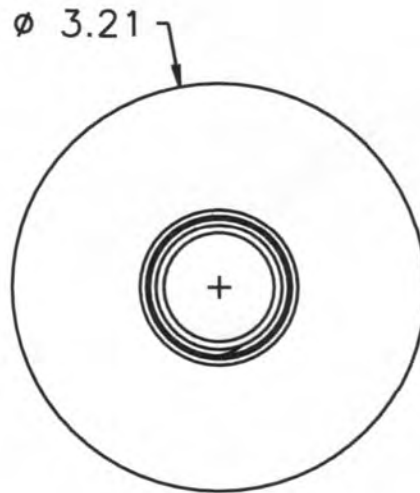

28mm Drop Lock Neck

Panel Area
8.21H x 10.08C

	R.N. Fink Mfg. Co. Williamston, Mi. 48895
Date: 6/12/2018	
Weight: TBD Grams	Drawn By: L Koyné
Part Name: 1 Liter S.S. Cylinder 28mm Drop Lock Neck	