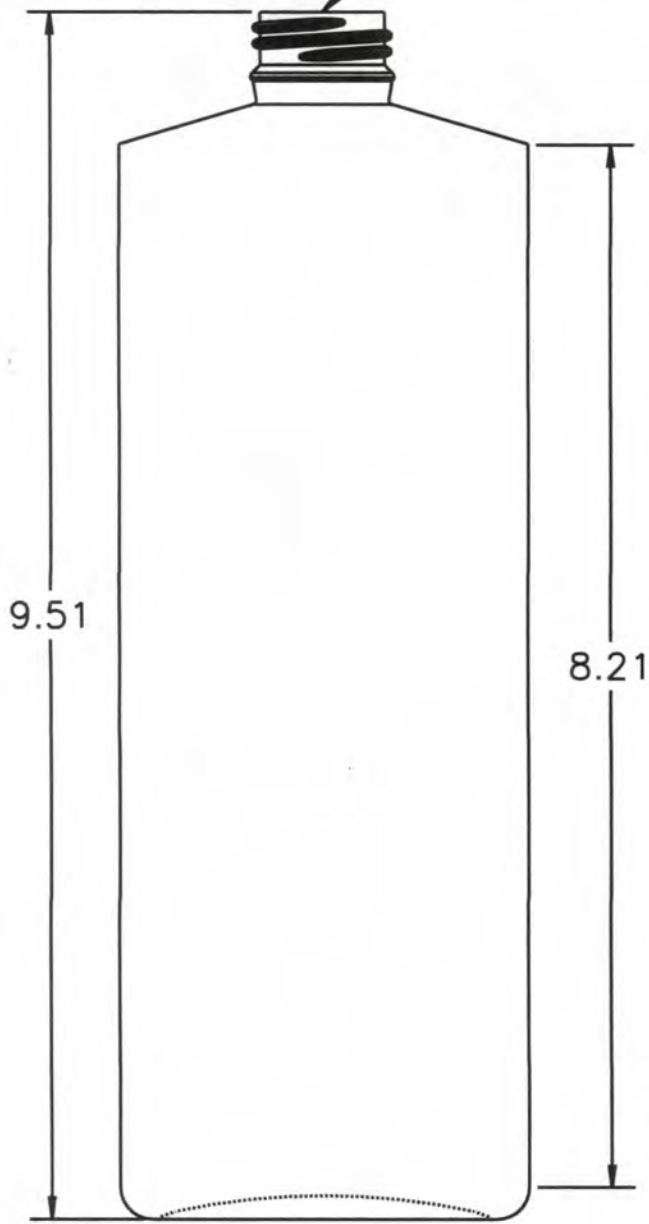

28mm Drop Lock Neck

Panel Area
8.21H x 10.08C

	R.N. Fink Mfg. Co. Williamston, Mi. 48895
Date: 6/12/2018	
Weight: TBD Grams	Drawn By: L Koyné
Part Name: 1 Liter S.S. Cylinder 28mm Drop Lock Neck	