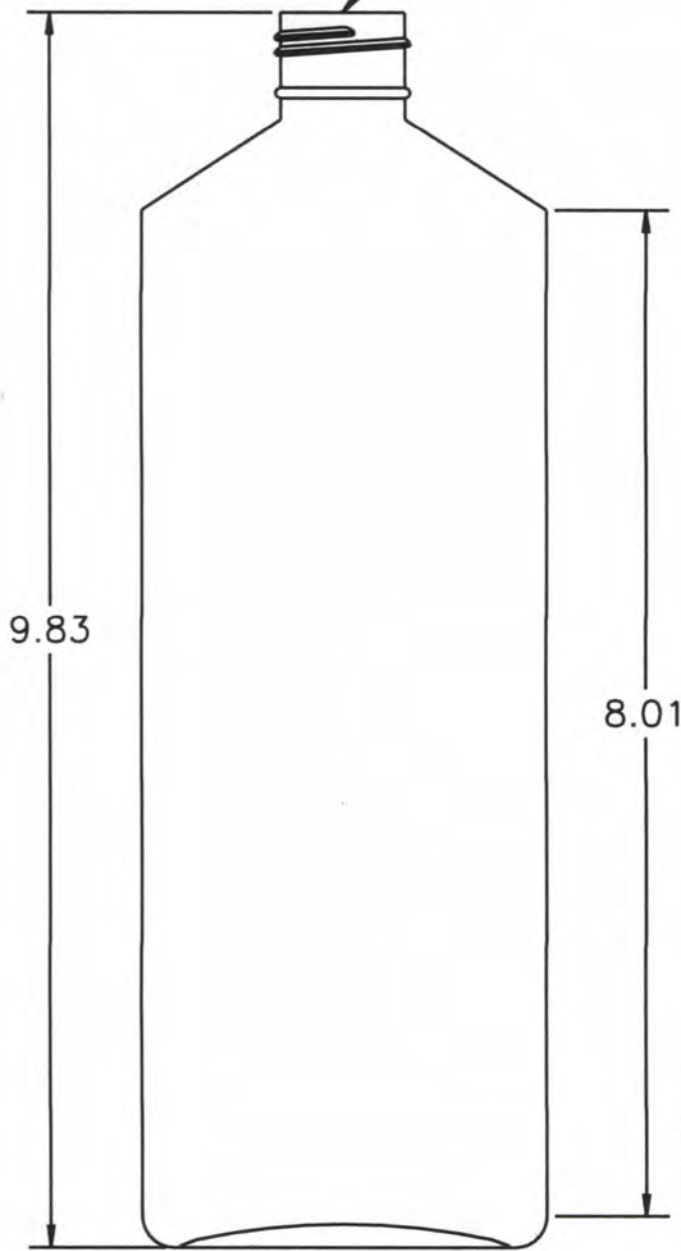

28-410 Cone Top

∅ 3.21

Panel Area
8.01H x 10.08C

R.N. Fink Mfg. Co.
Williamston, Mi.
48895

Date: 6/12/2018

Weight: TBD Grams

Drawn By: L Koyne

Part Name: 1 Liter S.S. Cylinder
28-410 Cone Top