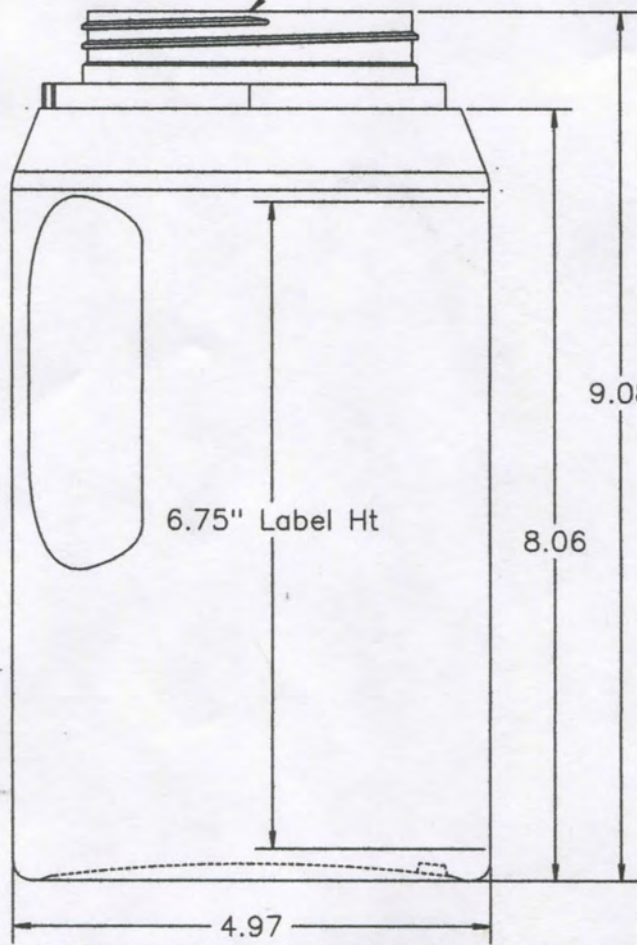

10" Label Lay Flat

89-400 Sq. Lock Neck Finish

85.15 Oz  
Total Overflow

	<b>R.N. FINK MFG. CO.</b> Wilmington, MI 48096 517-695-4351
Date: Jun 1, 18	Scale: 1-1
Drawn By: L. Koyne	
<b>Part: 80 Oz. Pinch Handle Round</b>	