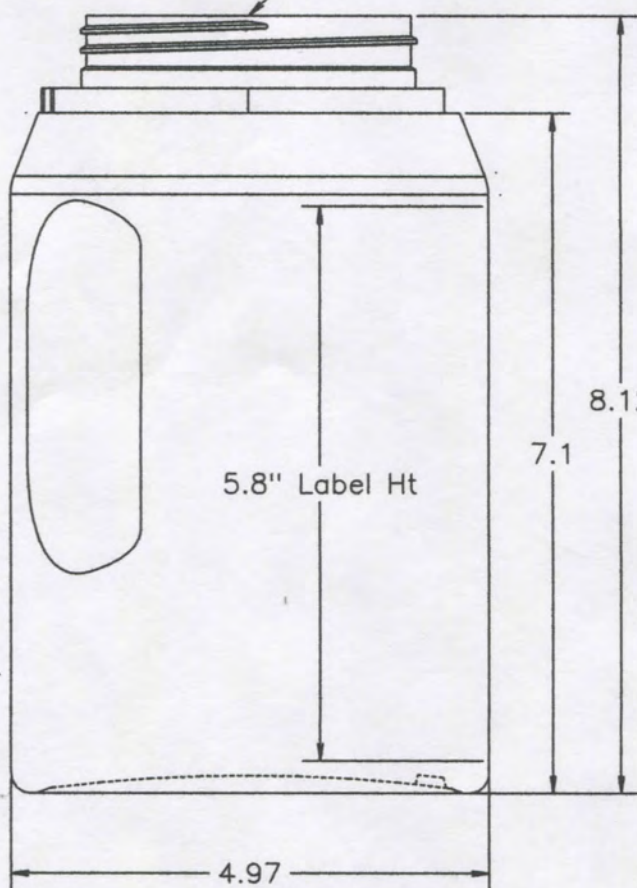

10" Label Lay Flat

89-400 Sq. Lock Neck Finish

74.15 Oz
Total Overflow

		R.N. FINK MFG. CO. Wilmington, N.C. 28405 917-655-4361	
Date: Jun 1, 15		Scale: 1-1	
		Drawn By: L. Koyne	
Part: 69 Oz. Pinch Handle Round			