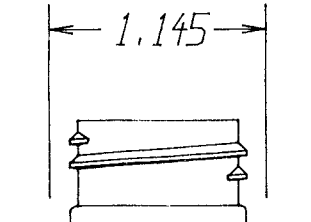

24/410 Neck Finish

2.649

1.516

R. N. FINK MFG. CO.  
WILLIAMSTON, MI  
48895

Date: Aug 8, 95

Scale 1=1

Weight: 25 Grams

Drawn by: S.P.

Part Name: 8 oz Label Panel Ribbed Oval