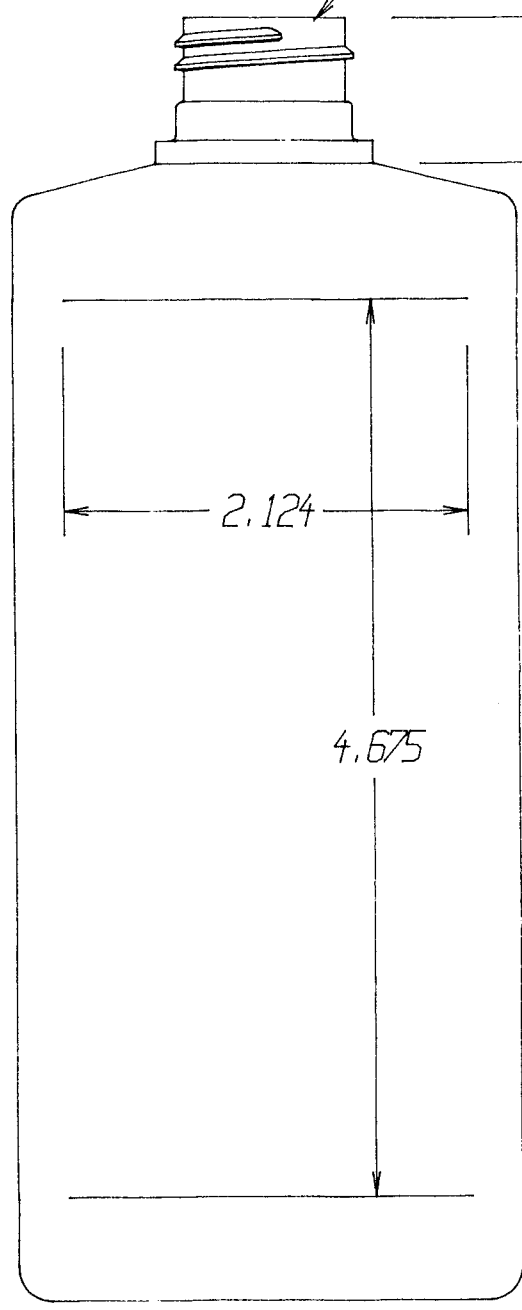

24/410 Neck Finish

2.649

1.516

R. N. FINK MFG. CO.  
WILLIAMSTON, MI  
48895

Date: Aug 8, 95

Scale 1=1

Weight: 25 Grams

Drawn by: S.P.

Part Name: 8 oz Label Panel Ribbed Oval