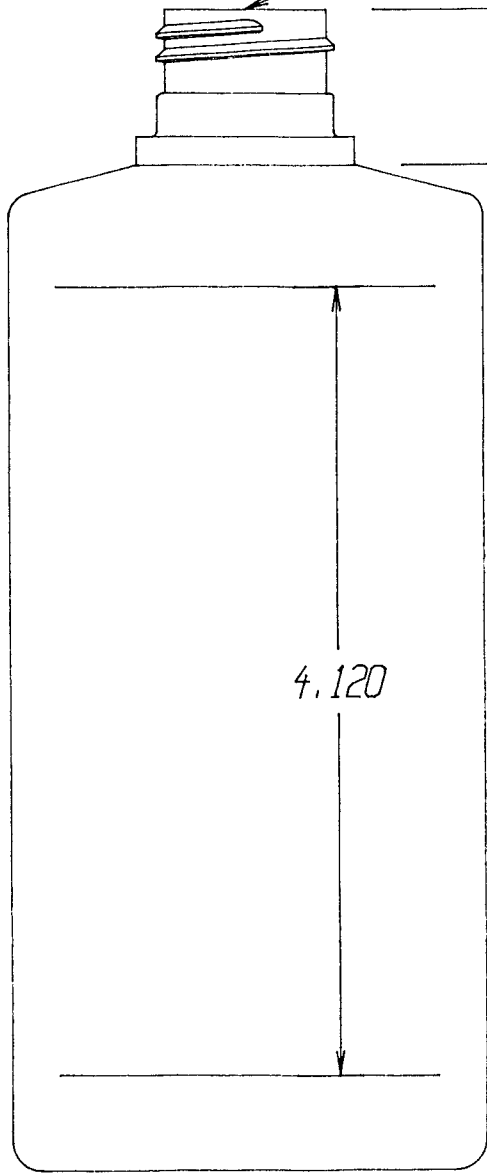

24/410 Neck Finish

4.120

5.244

6.058

2.489

1.145

1.392

R. N. FINK MFG. CO.  
WILLIAMSTON, MI  
48895

Date: Aug 8, 95

Scale 1=1

Weight: 20 Grams

Drawn by: S.P.

Part Name: 6 oz Label Panel ribbed Oval