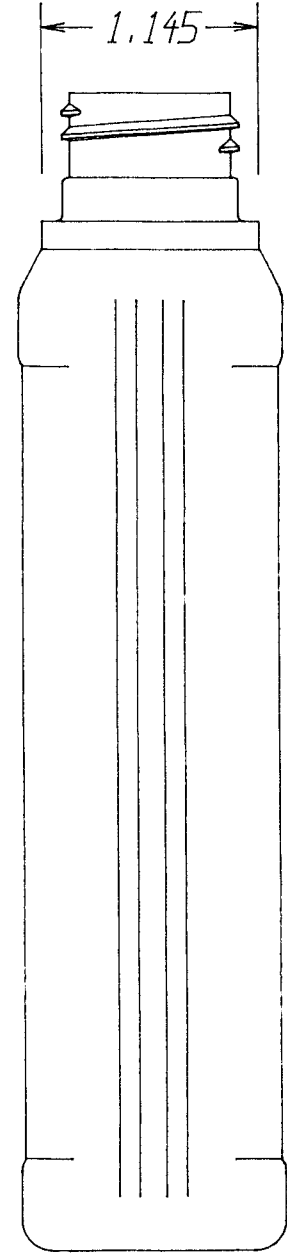

24/410 Neck Finish

4.120

5.244

6.058

2.489

1.145

1.392

R. N. FINK MFG. CO.  
WILLIAMSTON, MI  
48895

Date: Aug 8, 95

Scale 1=1

Weight: 20 Grams

Drawn by: S.P.

Part Name: 6 oz Label Panel ribbed Oval