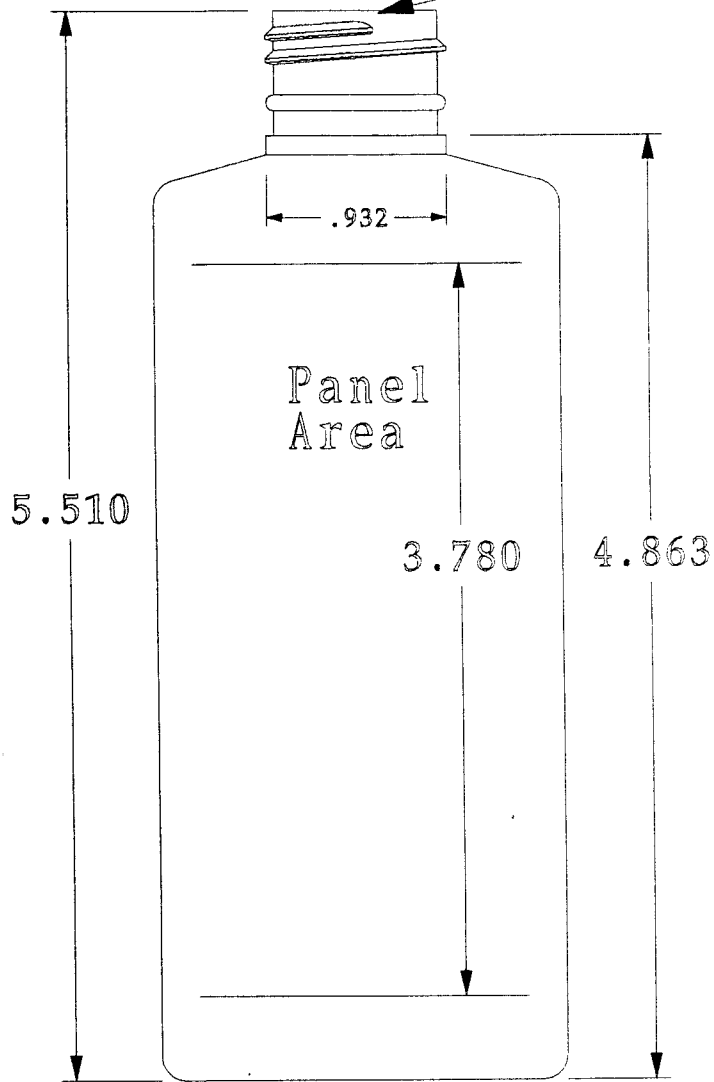

24/410 Neck Finish

R. N. FINK MFG. CO.
WILLIAMSTON, MI
48895

Date: 4/10/06

Scale 1=1

Weight: 15 Grams

Drawn by: R.A.S.

Part Name: 4oz. Label Panel ribbed Oval