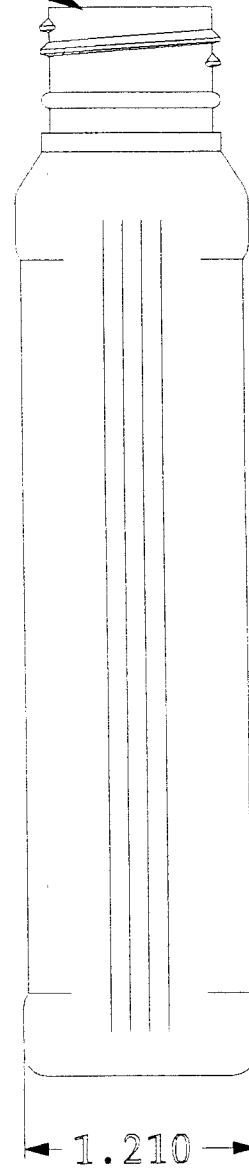

24/410 Neck Finish

R. N. FINK MFG. CO.
WILLIAMSTON, MI
48895

Date: 4/10/06

Scale 1=1

Weight: 15 Grams

Drawn by: R.A.S.

Part Name: 4oz. Label Panel ribbed Oval