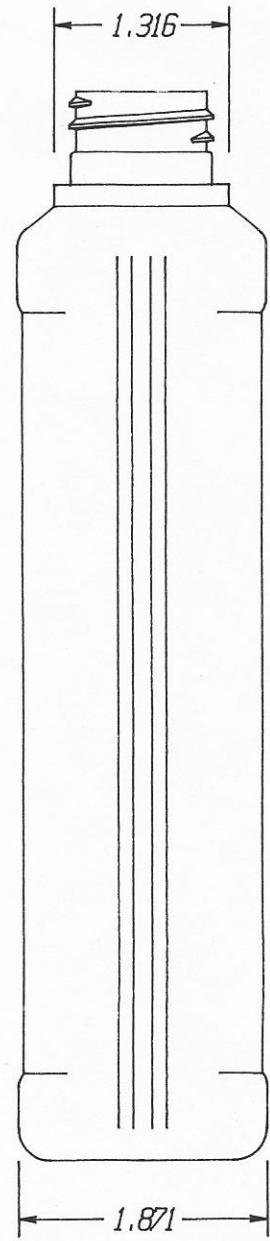

28/410 Neck Finish

	R. N. FINK MFG. CO. WILLIAMSTON, MI 48895
Date: Sept 5, 95	Scale 1=1
Weight: 45 Grams	Drawn by: S.P.
Part Name: 16 oz. Label Panel Ribbed Oval	