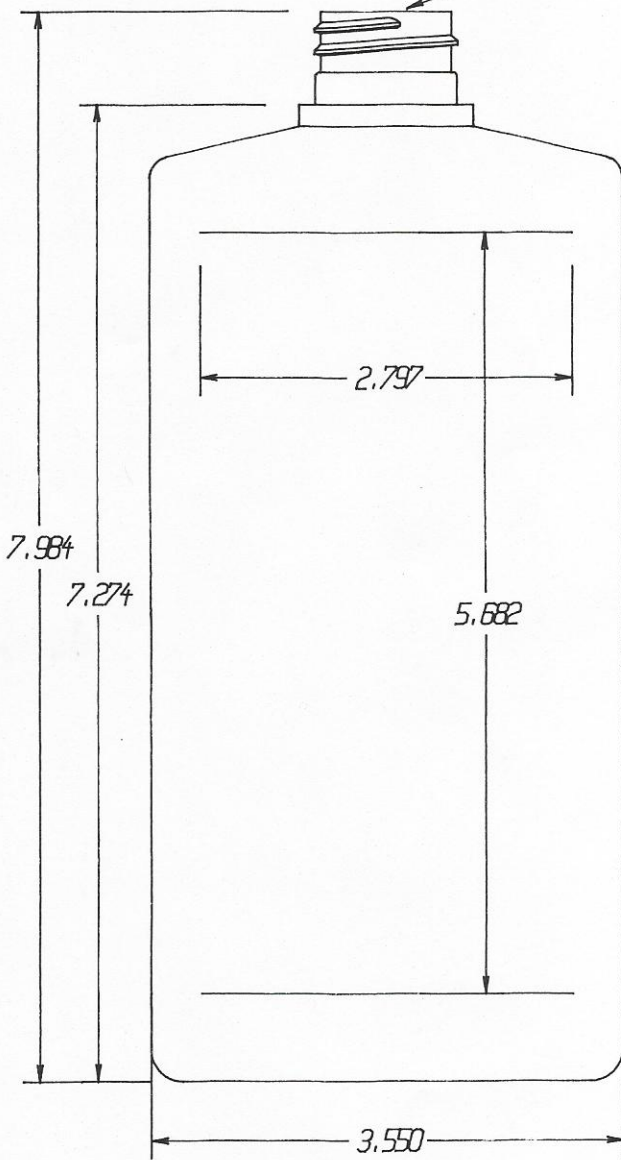

28/410 Neck Finish

	R. N. FINK MFG. CO. WILLIAMSTON, MI 48895
Date: Sept 5, 95	Scale 1=1
Weight: 45 Grams	Drawn by: S.P.
Part Name: 16 oz. Label Panel Ribbed Oval	