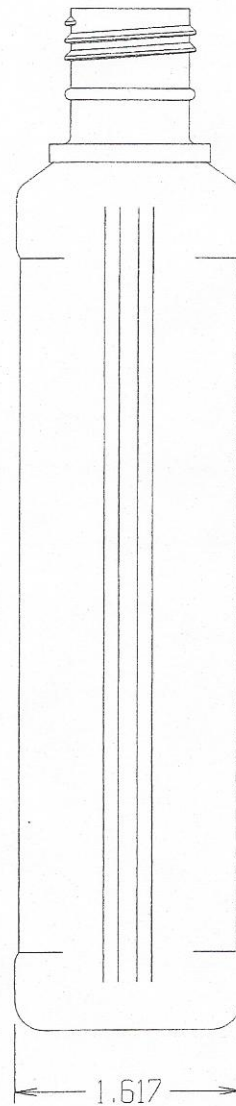

24/415 Neck Finish

Label Area: 5.12H X 2.53

Overflow: 11.34 oz.

**A. N. FINK MFG. CO.**  
Williamston, Mi. 48895  
517-655-4351

Date: Nov 7, 01

Scale 1=1

Drawn By: SP

Part Name: 10 Oz. Label Panel Ribbed Oval