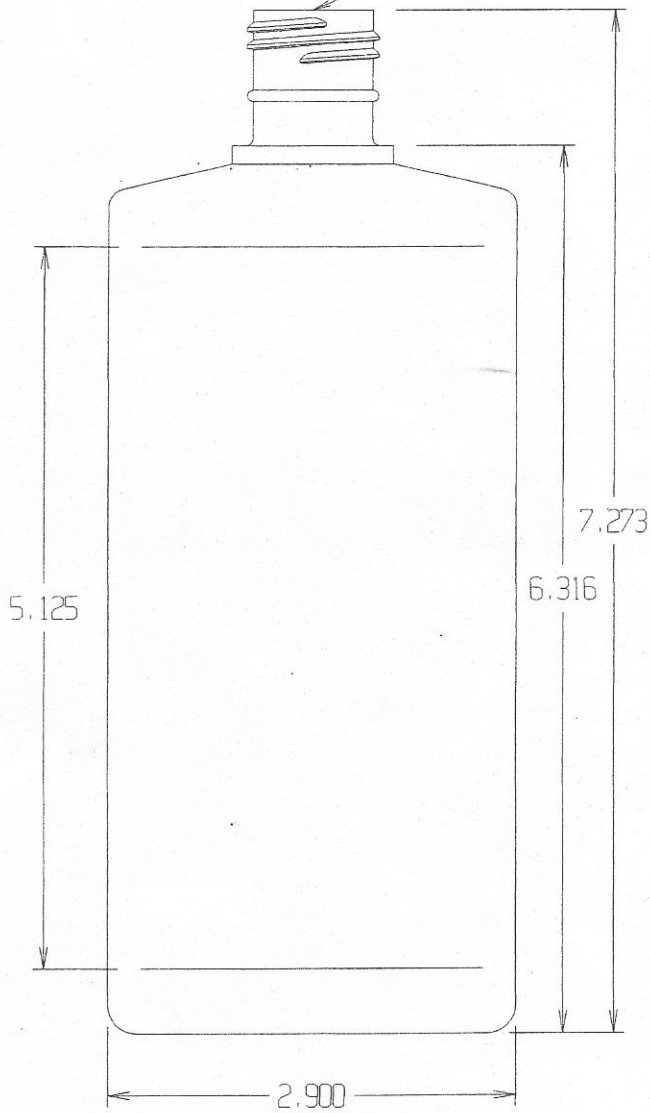

24/415 Neck Finish

Label Area: 5.12H X 2.53

Overflow: 11.34 oz.

**A. N. FINK MFG. CO.**  
Williamston, Mi. 48895  
517-655-4351

Date: Nov 7, 01

Scale 1=1

Drawn By: SP

Part Name: 10 Oz. Label Panel Ribbed Oval