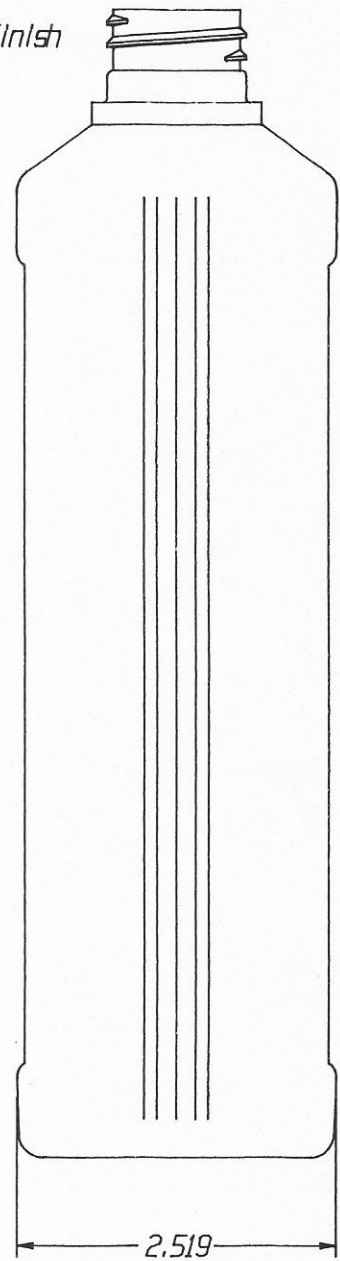

Note: Length of radius on
label panel = 3.80

28/410 Neck Finish

R. N. FINK MFG. CO.
WILLIAMSTON, MI
48895

Date: Nov 19, 98

Scale 1 = 1

Weight: 66 Grams

Drawn by: S.P.

Part Name: 1 Liter Label Panel
Ribbed Oval