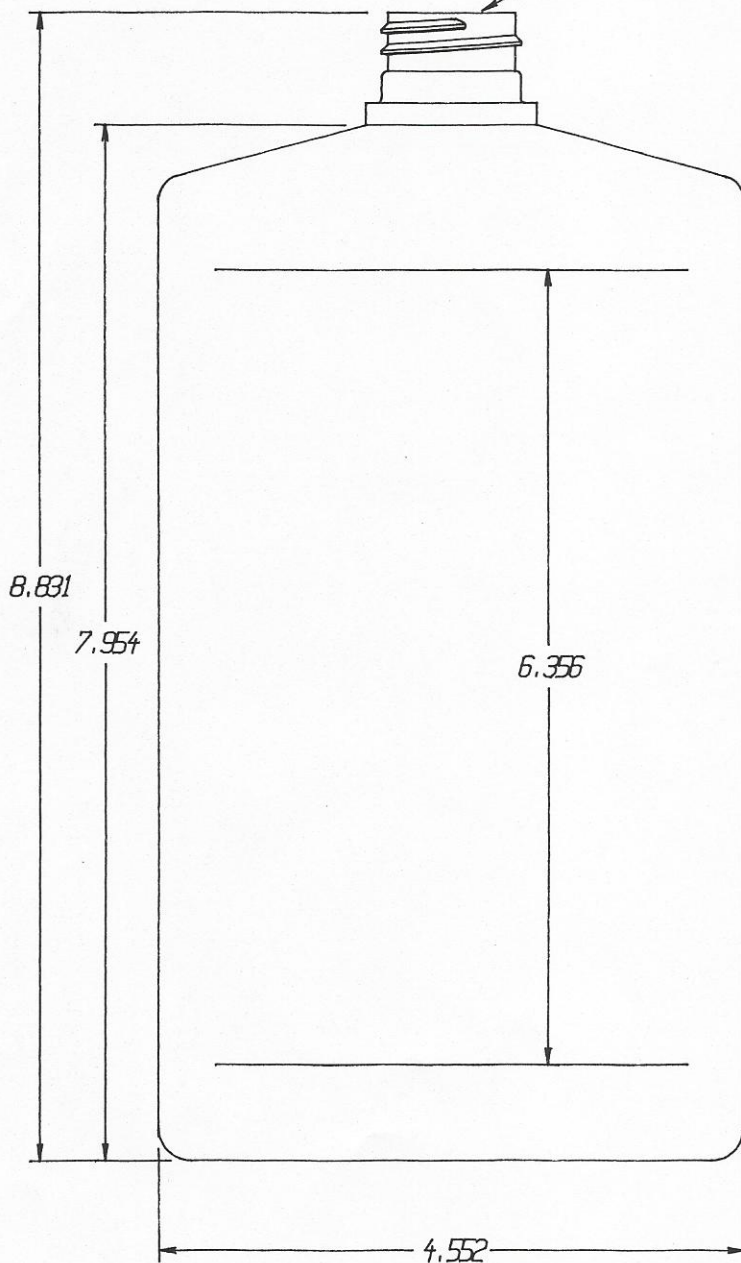

Note: Length of radius on
label panel = 3.80

28/410 Neck Finish

R. N. FINK MFG. CO.
WILLIAMSTON, MI
48895

Date: Nov 19, 98

Scale 1 = 1

Weight: 66 Grams

Drawn by: S.P.

Part Name: 1 Liter Label Panel
Ribbed Oval