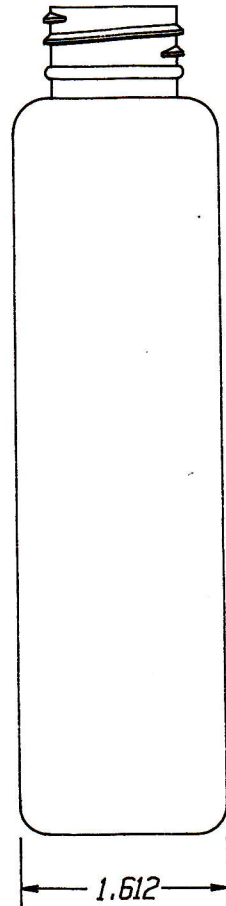

28/410 Neck Finish

	R. N. FINK MFG. CO. WILLIAMSTON, MI 48895
Date: Nov 28, 95	Scale 1 = 1
Weight: 35 Grams	Drawn by: S.P.
Part Name: 12 oz. Flat Oval	