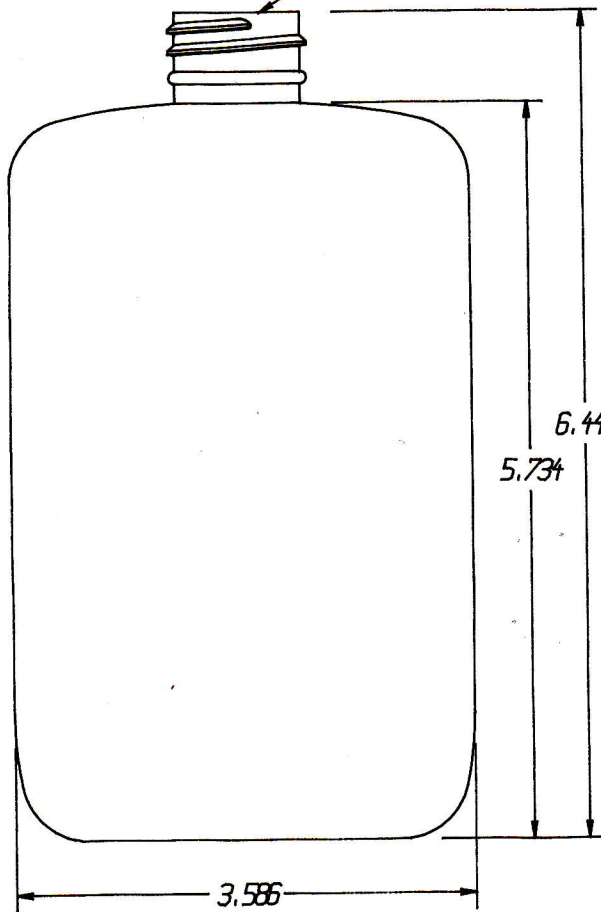

28/410 Neck Finish

	R. N. FINK MFG. CO. WILLIAMSTON, MI 48895
Date: Nov 28, 95	Scale 1 = 1
Weight: 35 Grams	Drawn by: S.P.
Part Name: 12 oz. Flat Oval	