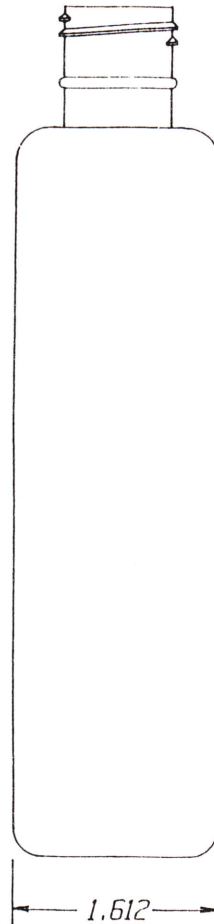

24/415 Neck Finish

	R. N. FINK MFG. CO. WILLIAMSTON, MI 48895
Date: Sept. 29, 00	Scale 1 = 1
Weight: TBD Grams	Drawn by: S.P.
Part Name: 12 oz. Flat Oval	