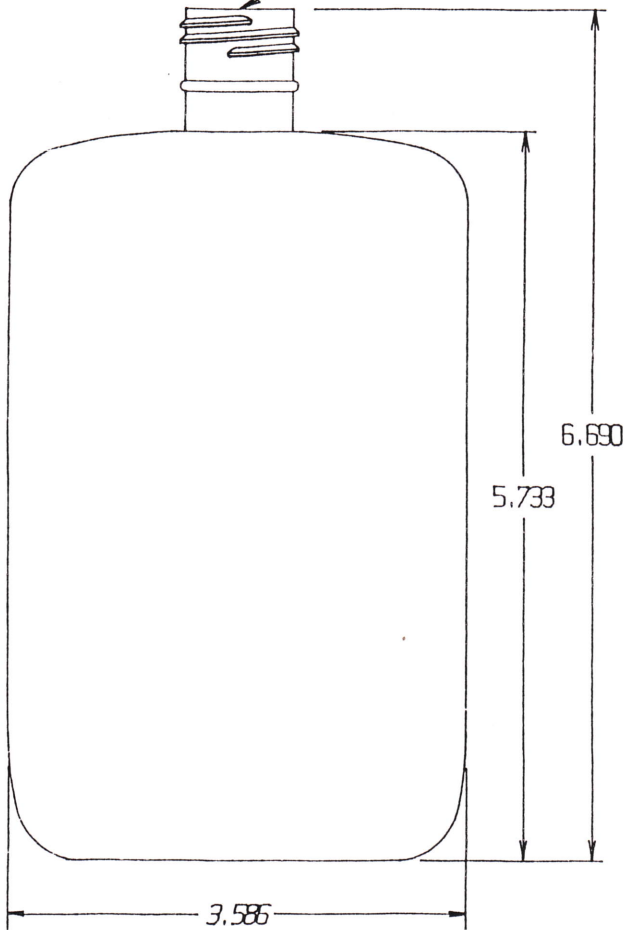

24/415 Neck Finish

	R. N. FINK MFG. CO. WILLIAMSTON, MI 48895
Date: Sept. 29, 00	Scale 1 = 1
Weight: TBD Grams	Drawn by: S.P.
Part Name: 12 oz. Flat Oval	