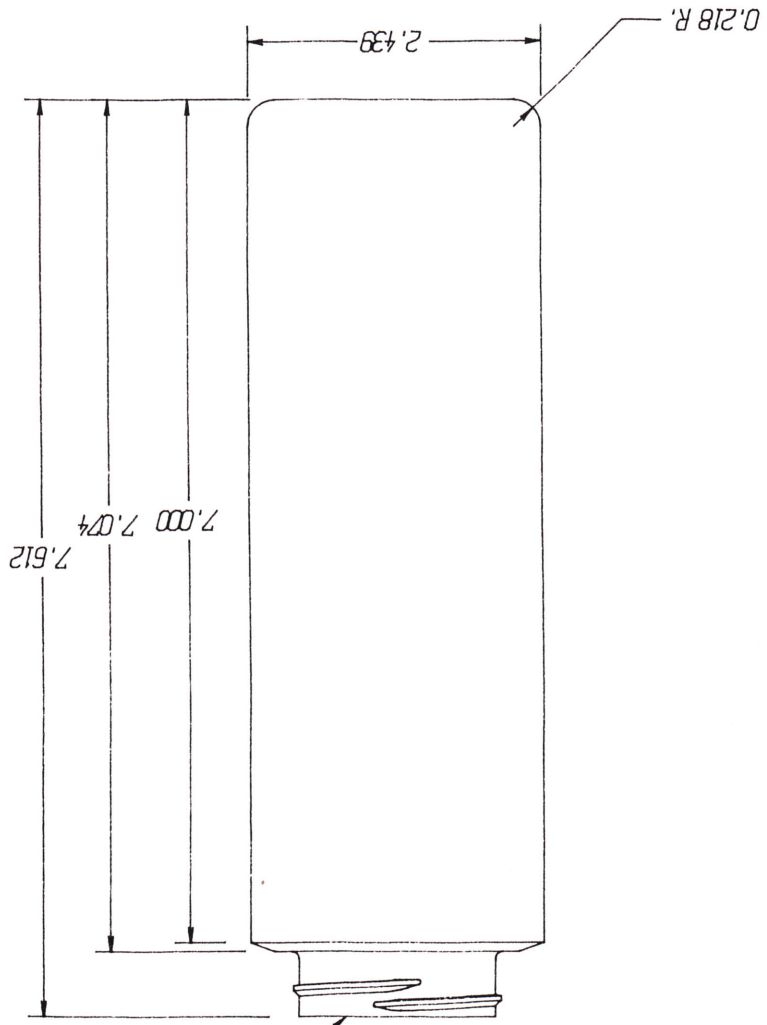

Part Name: 16 oz. Straight Side 45/400 CRC Neck Finish	
Weight: 32 Grams	Drawn by: S.P.
Date: Feb 29, 96	Scale
R, N, FINK MFG, CO, WILLIAMSTON, MI 48895	

45/400 "CRC" Neck Finish