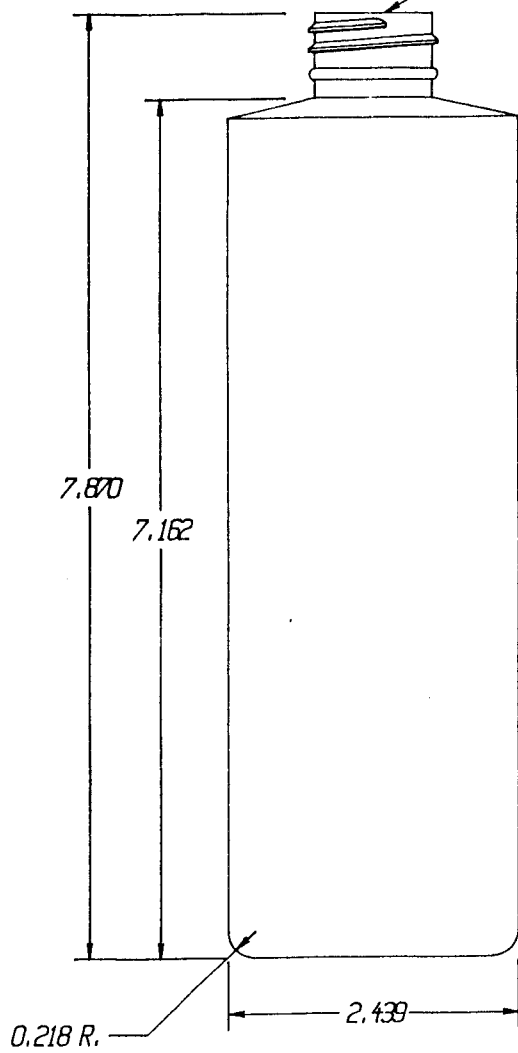

28/410 Neck Finish

R. N. FINK MFG. CO.
WILLIAMSTON, MI
48895

Date: Apr 19, 96

Scale 1-1

Weight: 38 Grams

Drawn by: S.P.

Part Name:

16 oz. Straight Side
28 MM Neck Finish