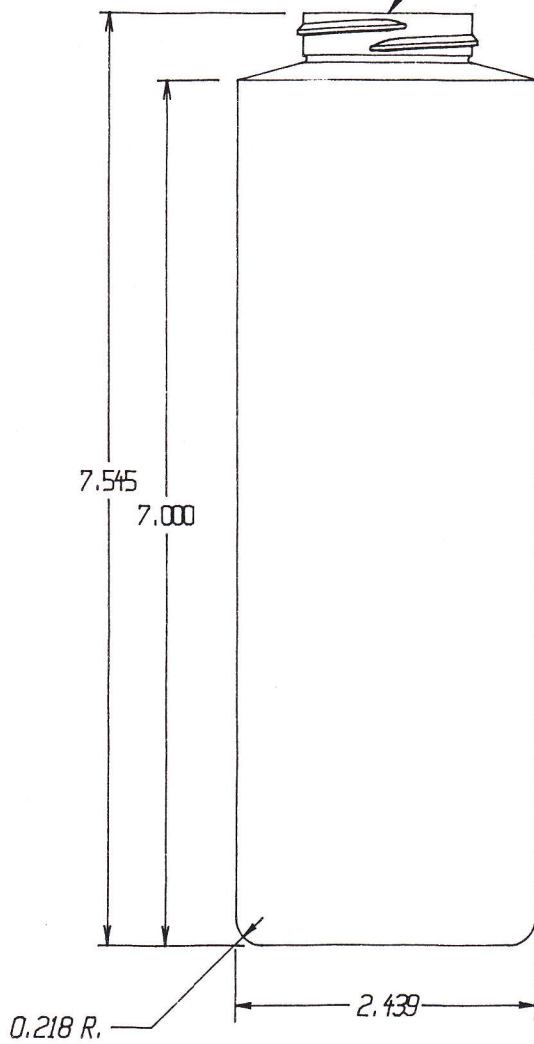

38/400 Neck Finish

R. N. FINK MFG. CO.
WILLIAMSTON, MI
48895

Date: Nov 1, 96

Scale 1=1

Weight: 38 Grams

Drawn by: S.P.

Part Name: 16 oz. Straight Side
38 MM Neck Finish