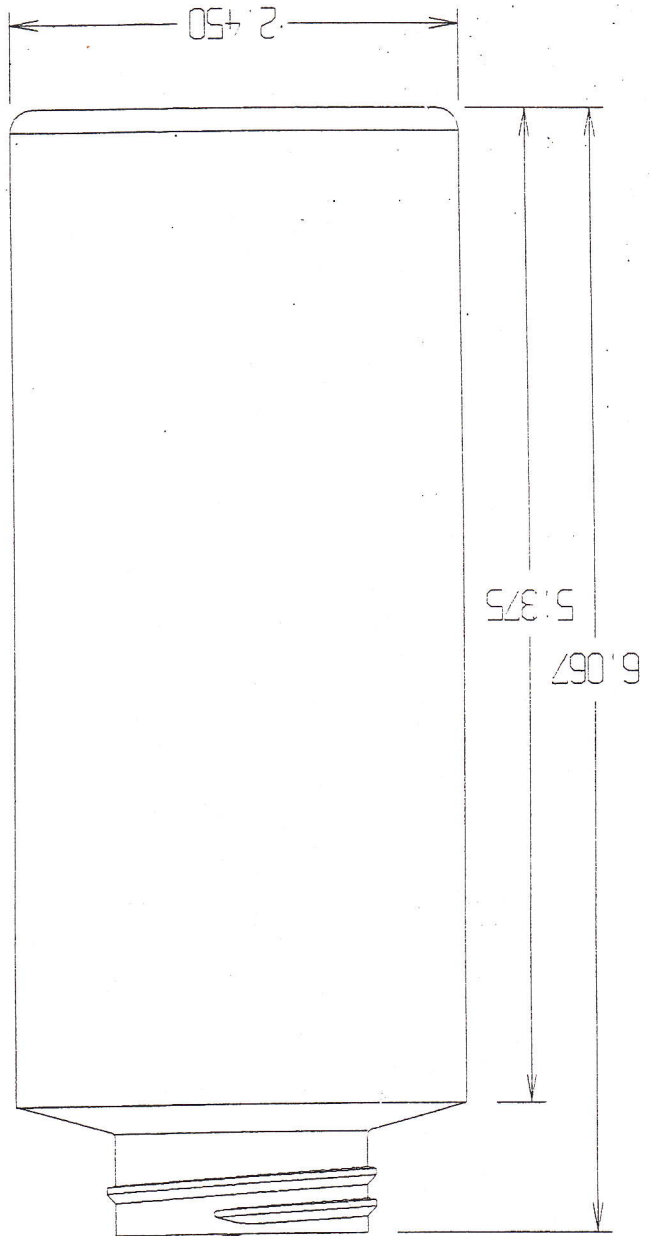

Part Name: 12 oz. Straight Side Cylinder 38-400 tall	
Weight: 30 Grams	Drawn by: S.P.
Date: Mar 13, 00	Scale: 1=1
R. N. FINK MFG. CO. WILLIAMSTON, MI 48895	

Top View out  
of position

13.7oz 12-19-01

38/400 Neck Finish  
(Modified)