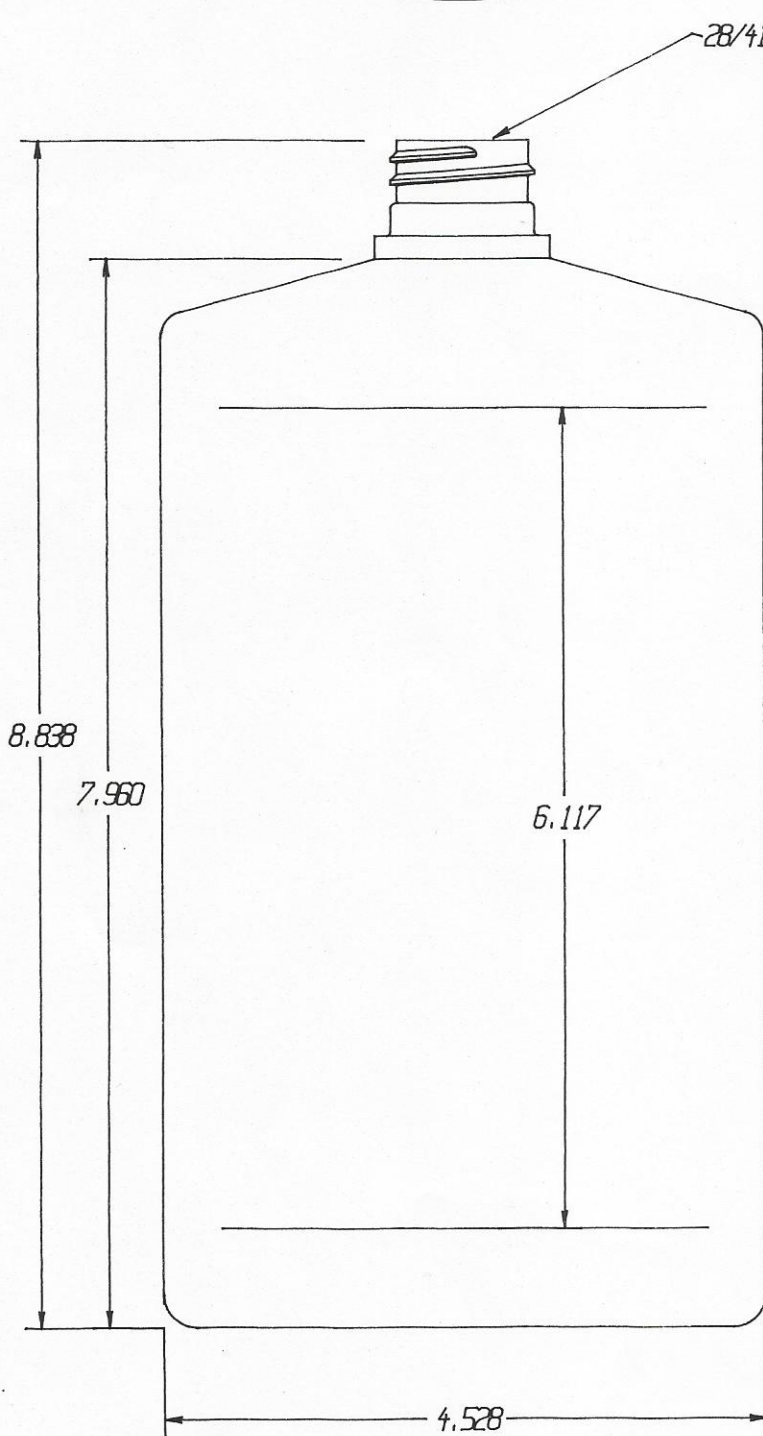

Note: Length of radius on label panel = 3.80

28/410 Neck Finish

R. N. FINK MFG. CO.  
WILLIAMSTON, MI  
48895

Date: Sept 5, 96

Scale 1=1

Weight:

65 Grams Drawn by: S.P.

Part Name: 32 oz. Label Panel  
Ribbed Oval