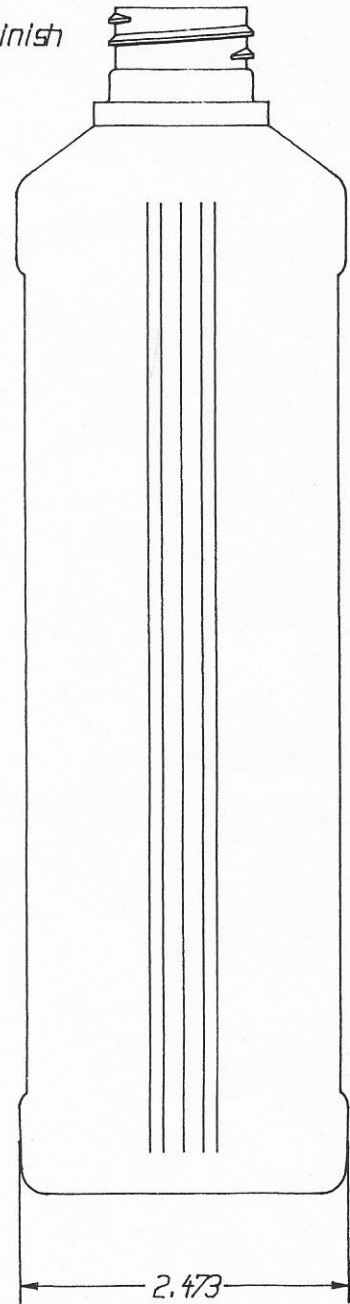

Note: Length of radius on label panel = 3.80

28/410 Neck Finish

R. N. FINK MFG. CO.  
WILLIAMSTON, MI  
48895

Date: Sept 5, 96

Scale 1=1

Weight:

65 Grams Drawn by: S.P.

Part Name: 32 oz. Label Panel  
Ribbed Oval