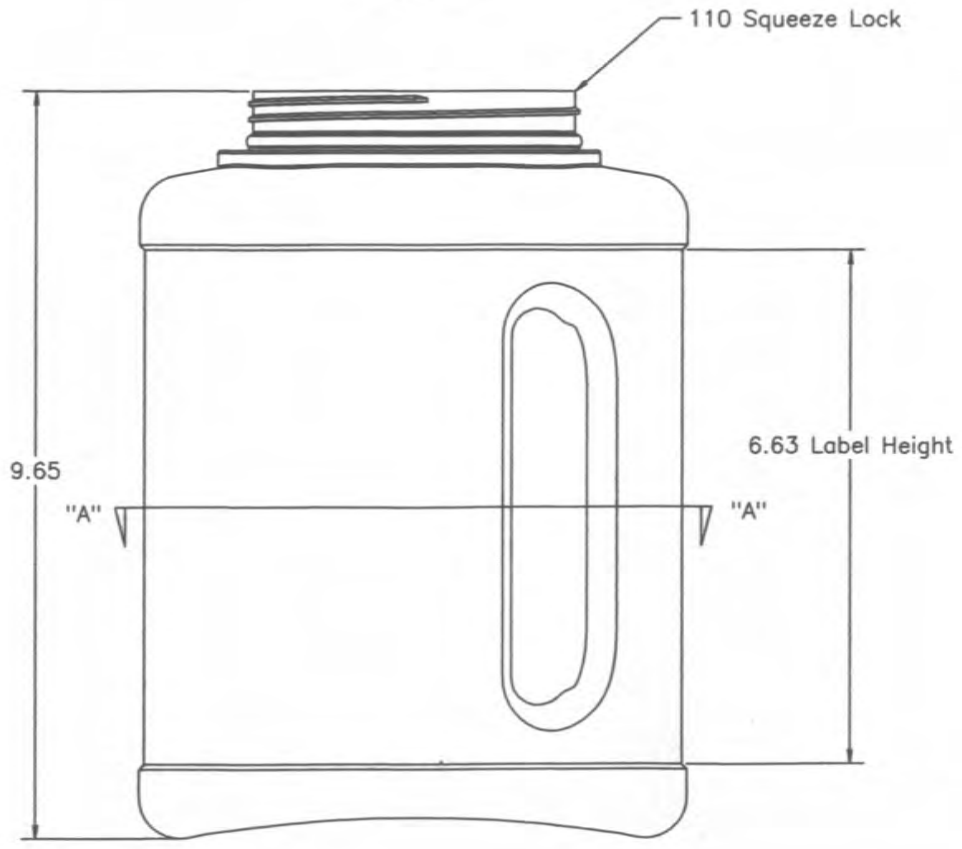

13.14" Label Lay Flat

Section A-A

		R.N. FINK MFG. CO. WILLIAMSTON, ME. 48095	
Date:	4/14/18	Scale:	1-1
Weight:	160 Grams	Drawn By:	L. Koyno
Part Name: 1 Gallon Square Panel 110 Squeeze Lock			